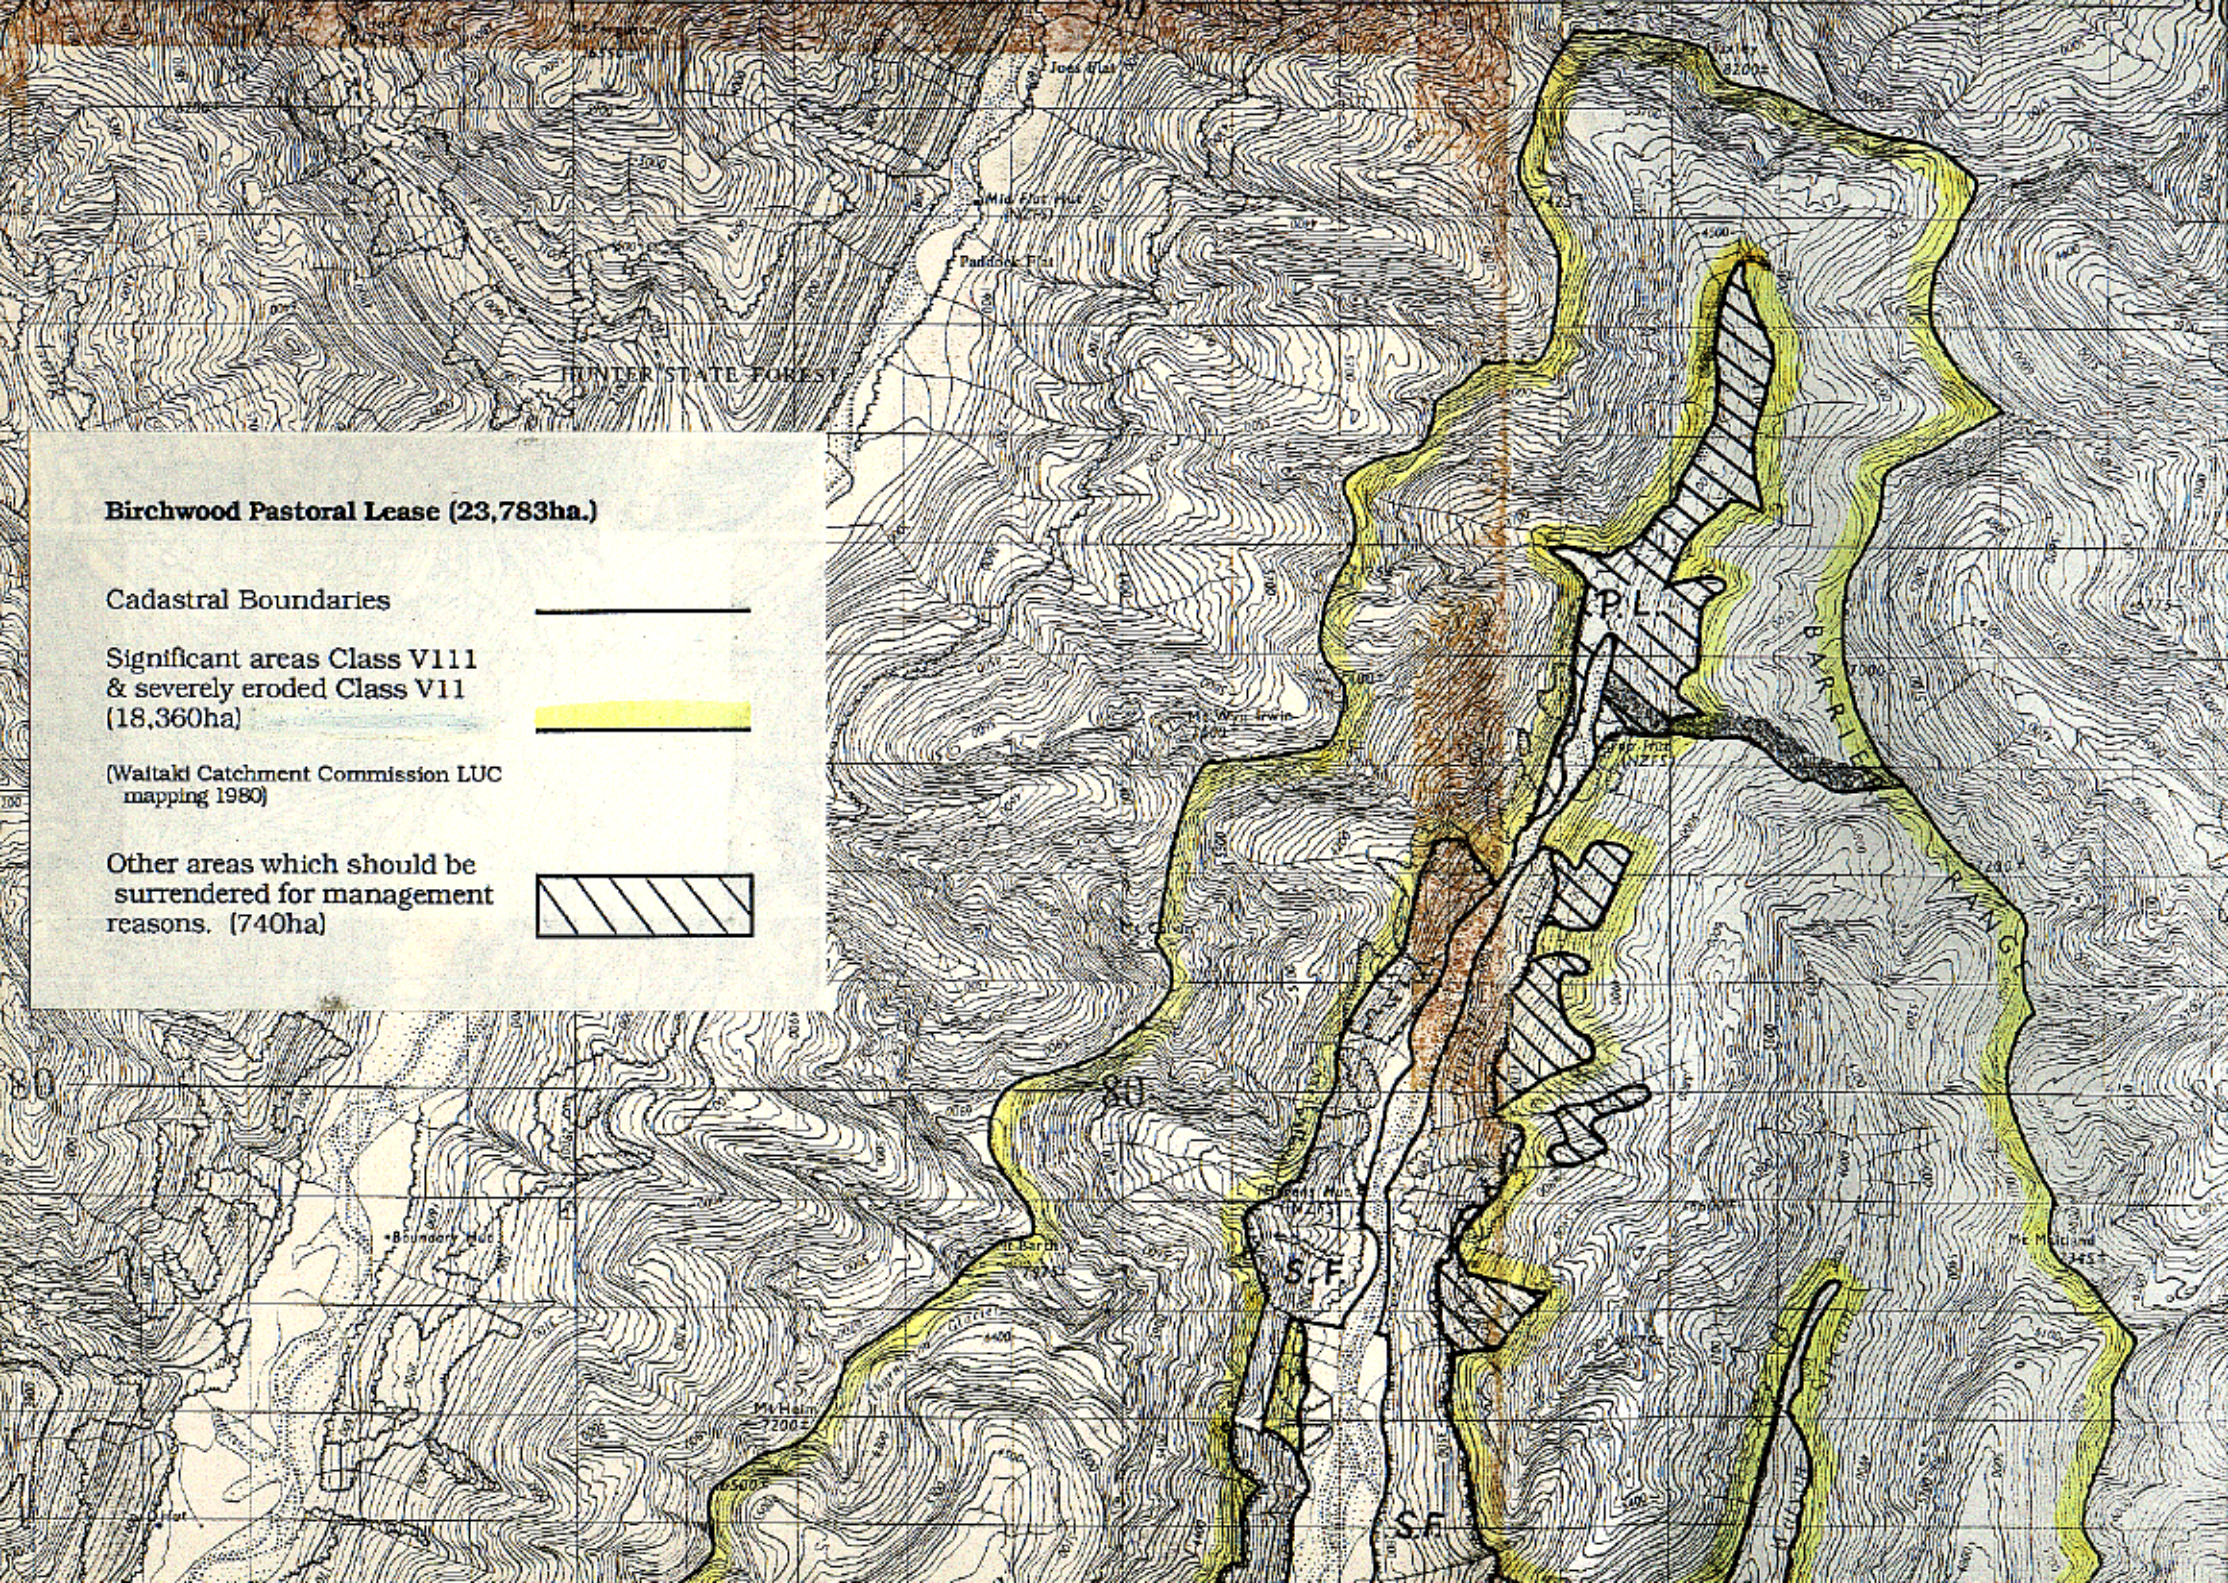

**Birchwood Pastoral Lease (23,783ha.)**

Cadastral Boundaries

Significant areas Class V111  
& severely eroded Class V11  
(18,360ha)

(Waitaki Catchment Commission LUC  
mapping 1980)

Other areas which should be  
surrendered for management  
reasons. (740ha)

DINGLEBURN  
P.L.

S.F.

S.F.

S.F.

U.C.E.

P.L.

60

40