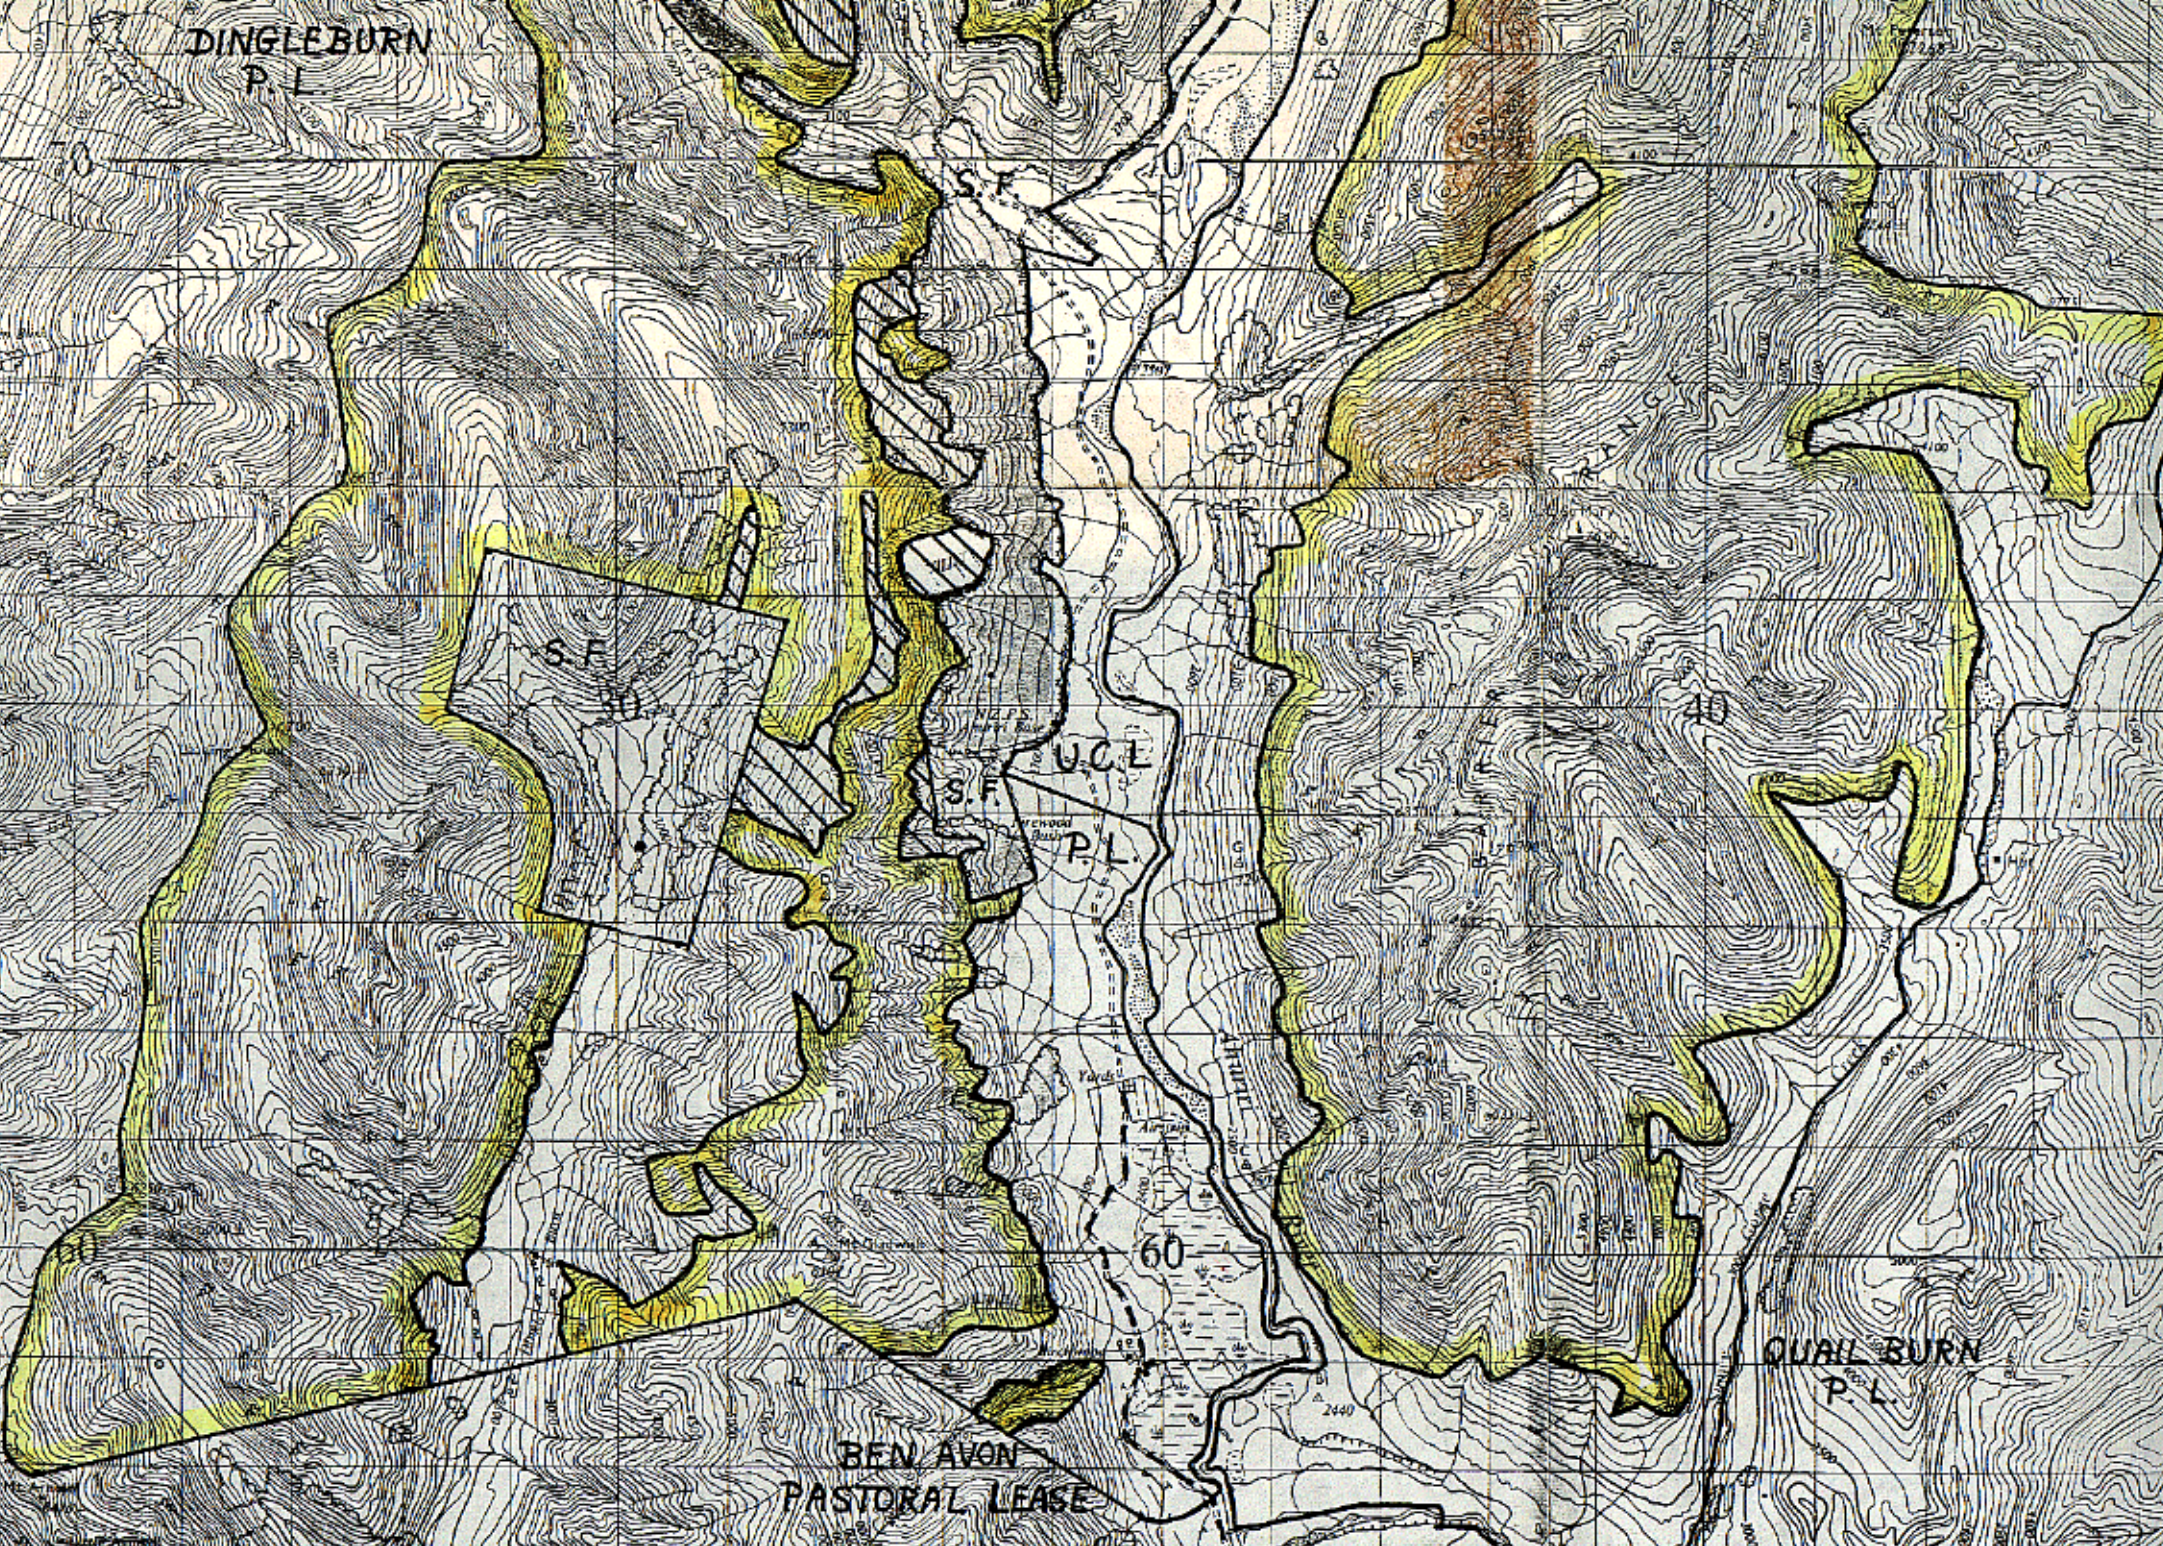

**Birchwood Pastoral Lease (23,783ha.)**

Cadastral Boundaries

Significant areas Class V111  
& severely eroded Class V11  
(18,360ha)

(Waitaki Catchment Commission LUC  
mapping 1980)

Other areas which should be  
surrendered for management  
reasons. (740ha)

DINGLEBURN  
P.L.

S.F.

S.F.

S.F.

U.C.E.

P.L.

60

40