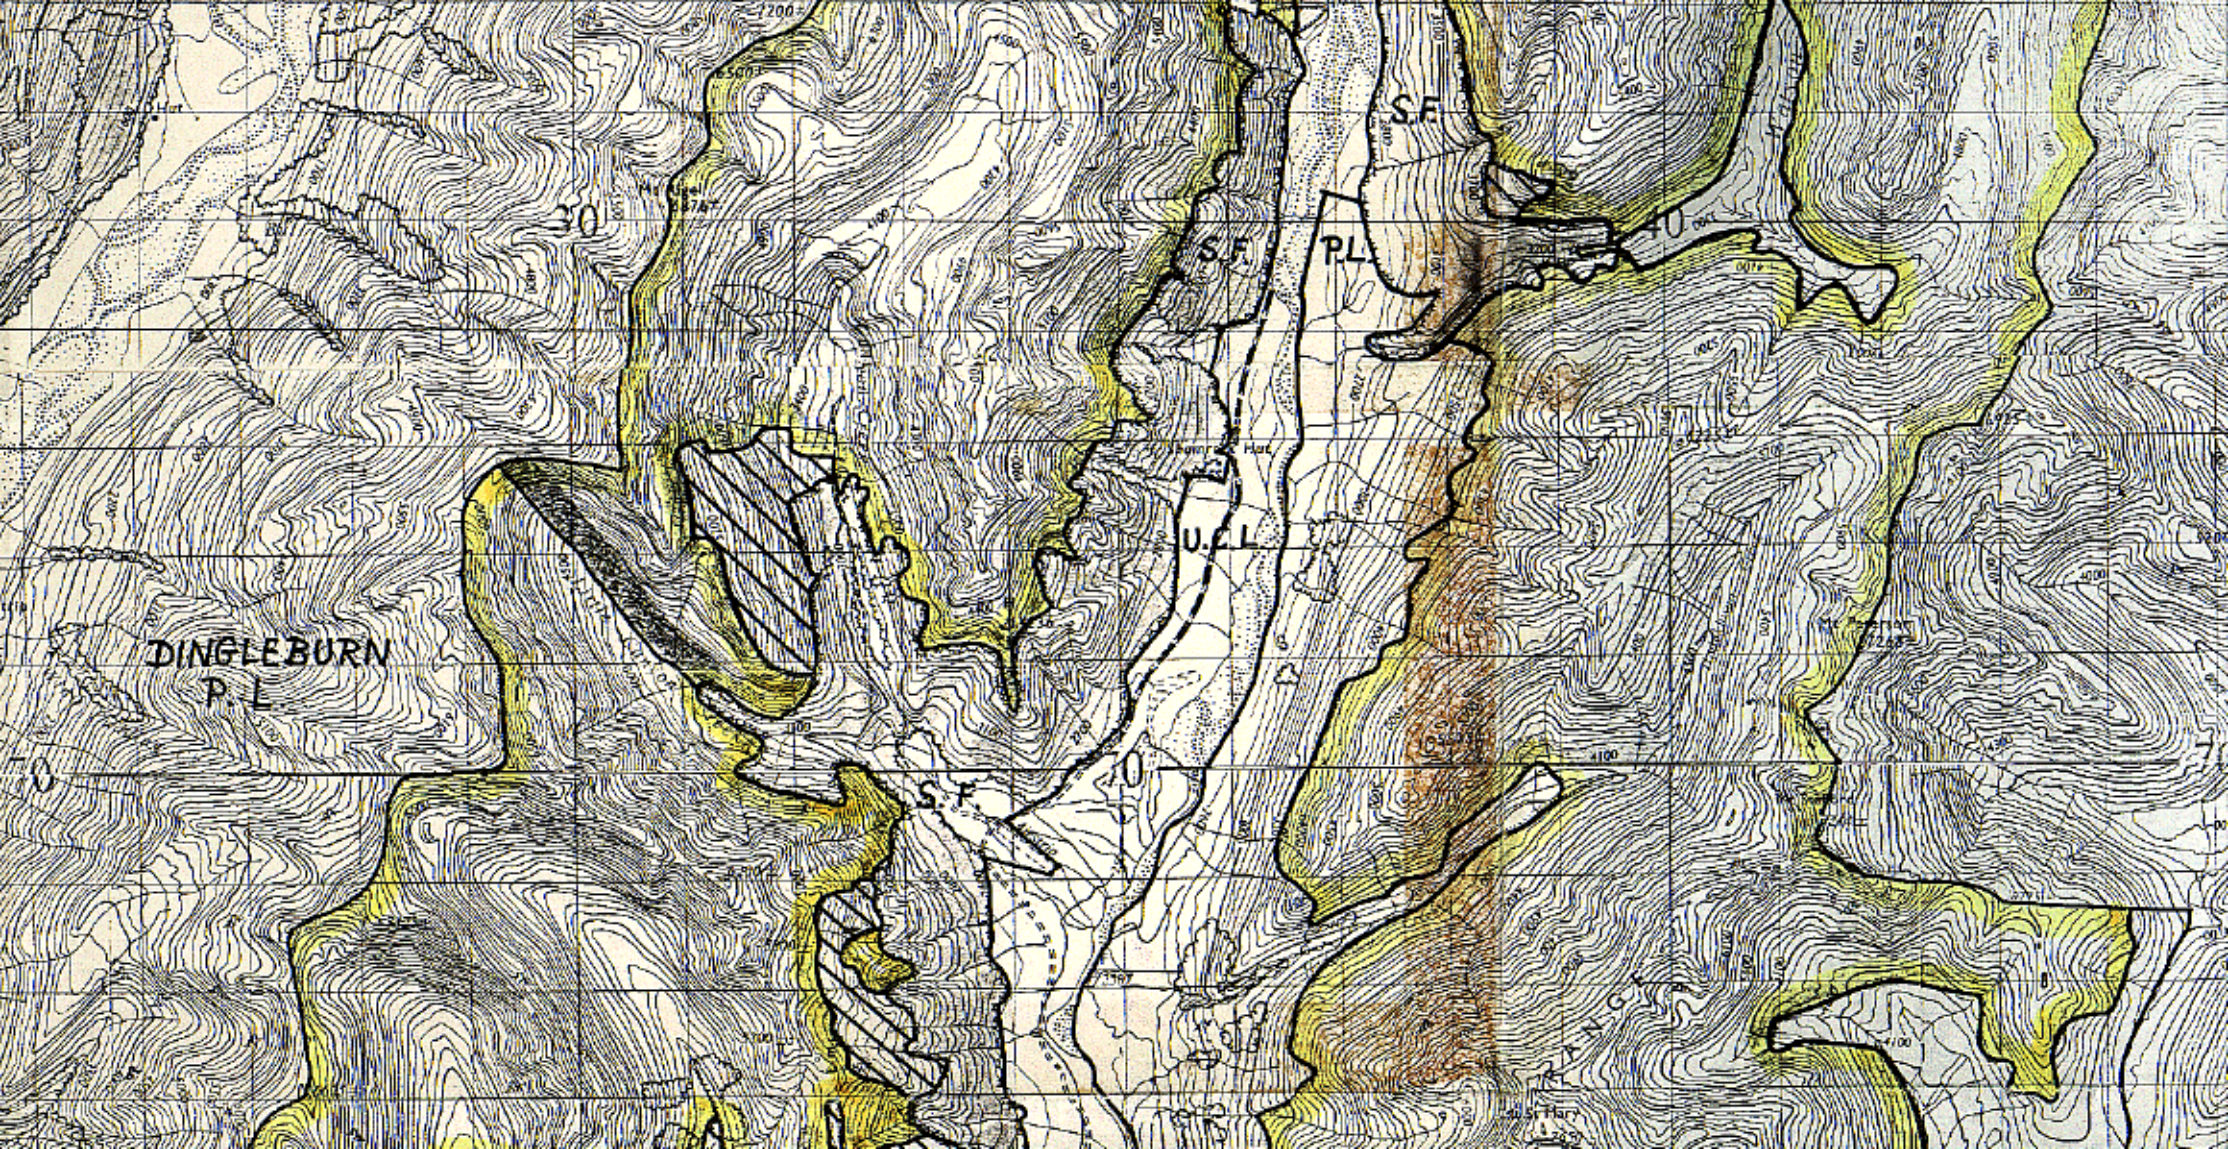

**Birchwood Pastoral Lease (23,783ha.)**

Cadastral Boundaries

Significant areas Class V111  
& severely eroded Class V11  
(18,360ha)

(Waitaki Catchment Commission LUC  
mapping 1980)

Other areas which should be  
surrendered for management  
reasons. (740ha)