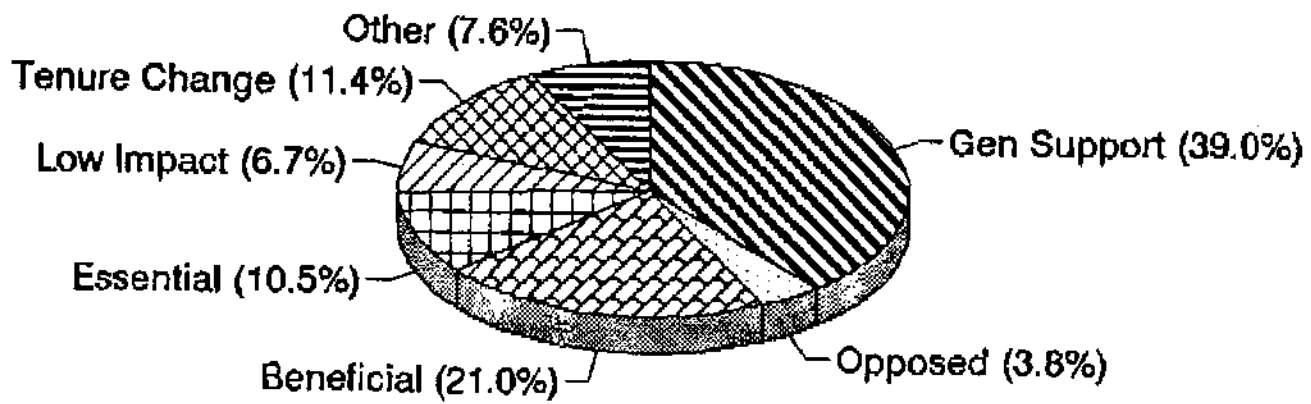

WAIORAU PUBLIC COMMENT

Percentage of Comments

Waiorau Nordic - Public Comments

1. 1 Supported proposal.
2. 2 Should only freehold grazing land. (generally below 3,500')
3. 3 Covenant area B should become conservation land.
4. 4 Covenant area A should become conservation land.
5. 5 Requested public road access.
6. 6 Free foot access should be offered up road.
7. 7 Open up commercial activities to competition.
8. 8 All huts should become public huts.
9. 9 Alternative huts should be offered.
10. 10 Concession should not exclude public winter use
11. 11 Should be regarded as a precedent.
12. 12 Recreation Permit/Concession should be further refined.
13. 13 Opposed to Freehold of class VII - Special Lease instead.
14. 14 Provided other useful information.
15. 15 Generally Opposed

		1	2	3	4	5	6	7	8	9	10	11	12	13	14	15
1	Hill, Tony & Vickie	Queenstown	1													
2	Pezaro, Carmel	Dunedin	1													
3	Pezaro, Sarah	Dunedin	1													
4	Pezaro, Olwyn	Wanaka	1													
5	Spary, RD	Queenstown	1													
6	Burdon, CM & Tim	Wanaka	1													
7	Walker, JR	Dunedin		1	1	1	1	1								
8	N Z Alpine Club	Dunedin	1							1						1
9	Brook Vale Manor	Wanaka	1													
10	Cliffords of Wanaka	Wanaka	1													
11	Atley, Arnold	Alexandra	1													
12	High Country Trustees		1													
13	Aspinall, W	Wanaka	1													
14	Pearson, Dr CF	Dunedin	1								1					
15	Mayen, John	Wanaka	1													
16	Edgewater Resort	Wanaka	1													
17	King, WA	Wanaka	1													
18	Wanaka Motor Inn	Wanaka	1													
19	Gray, KJ	Queenstown	1													
20	Cunningham, RJ & IM	Wanaka	1													
21	Cahill, E	Alexandra	1													
22	C Otago Tramping Club	Alexandra	1				1					1	1			1
23	Morris, P/Chamberlain, M	Wanaka	1													
24	Adair, A & P	Wanaka	1													
25	Patterson, RG	Oamaru	1													
26	Federated Mountain Clubs					1	1						1	1		1
27	OTMC	Dunedin		1	1	1	1		1				1			1
28	PANZ					1	1						1	1		1
29	PLC					1	1						1	1		1
			24	2	2	1	5	6	1	1	1	1	5	3	6	1